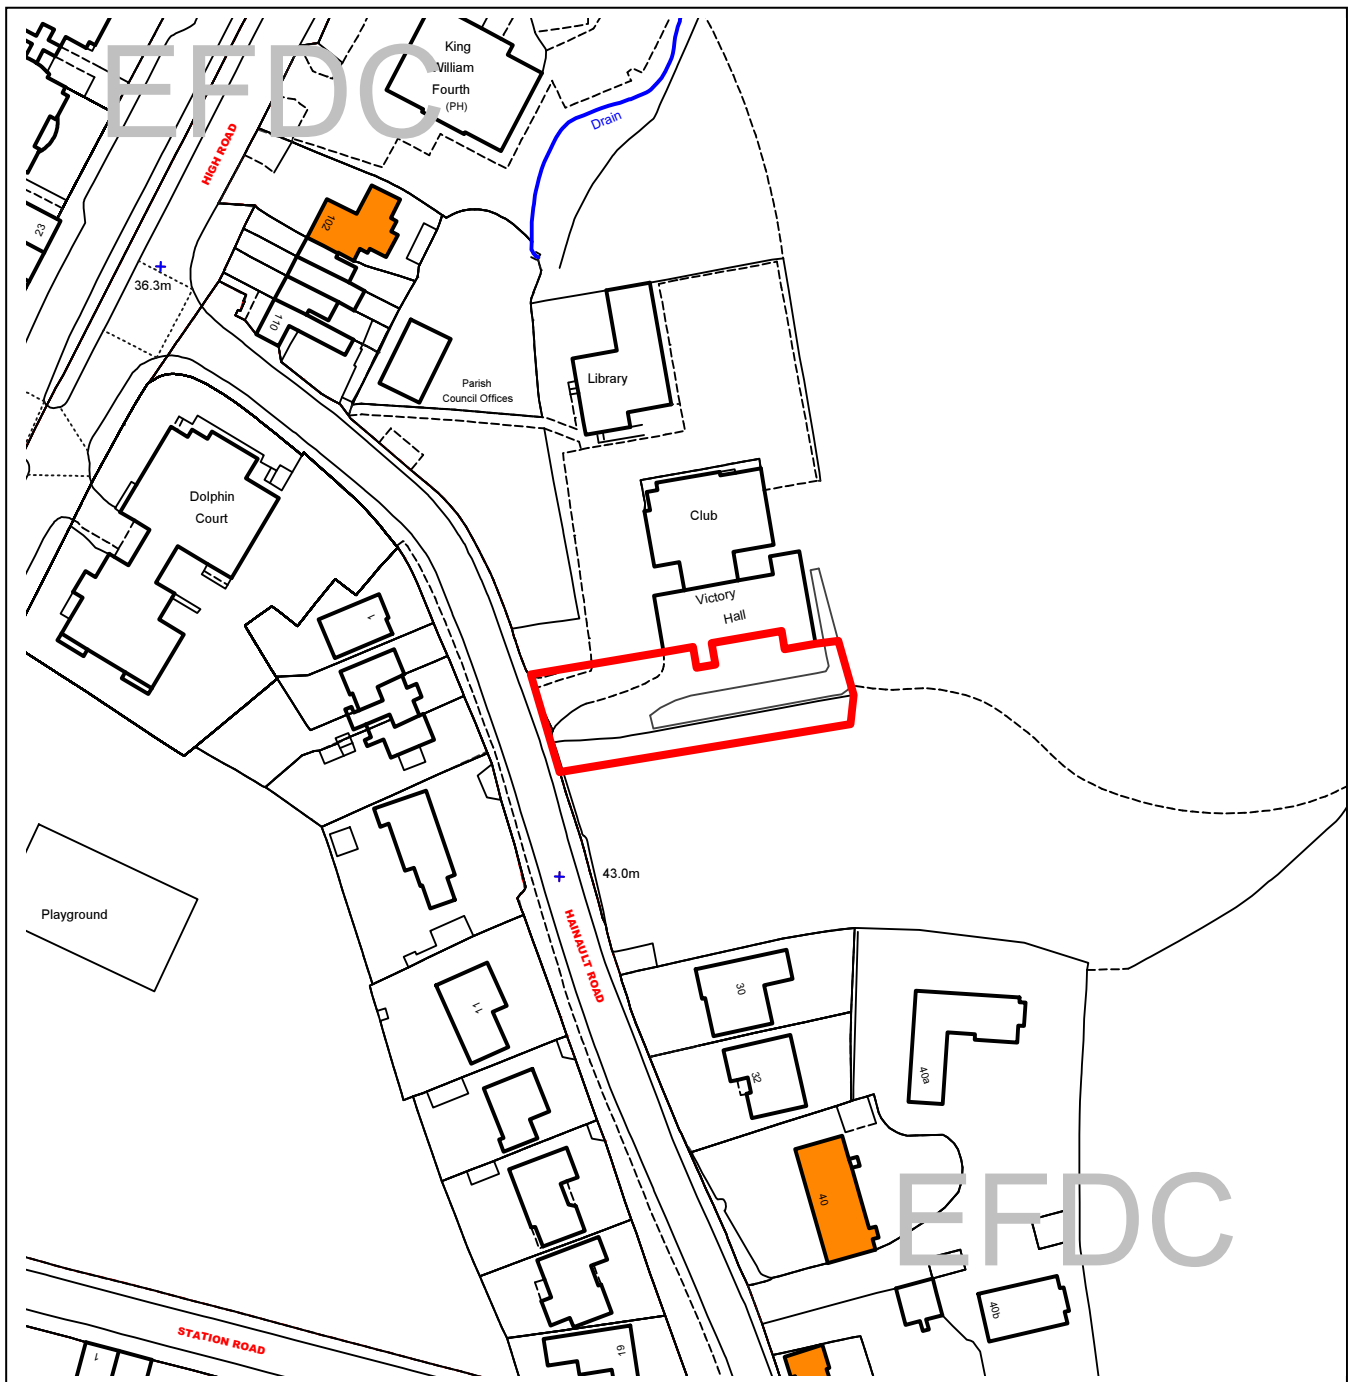

Epping Forest District Council

District Development Control Committee

The material contained in this plot has been reproduced from an Ordnance Survey map with the permission of the Controller of Her Majesty's Stationery. (c) Crown Copyright. Unauthorised reproduction infringes Crown Copyright and may lead to prosecution or civil proceedings.

EFDC licence No.100018534

**Agenda Item
Number:**

Application Number: EPF/1767/09 and EPF/0735/13

Site Name: 40A Hainault Road, Chigwell,
IG7 6QX

Scale of Plot: 1/2500